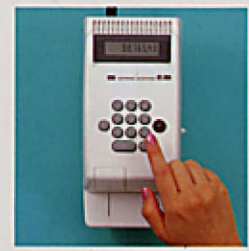

1 Enter the desired amount.