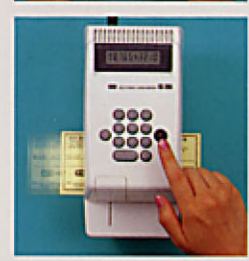

## EC-30A

**DEEP, DARK EMBOSSING  
FOR FORGERY PROTECTION!**

*Print/display screen*

*Up to 10 digits*

*Compact and simple  
to operate*

*Clear printing &  
deep embossing*

*The top selling electronic check writer in the world!*

## Compact and simple EC-30A guarantees you perfect check printing every time!

- Clear printing and deep embossing helps prevent forgery.
- Automatic feeding system for checks provides easy, perfect operation.
- Simple key-entry operation (prints up to 10 digits plus symbols)
- Currency symbols and commas are printed automatically.
- Amount displayed can be printed repeatedly.
- An area of up to 1 7/8" (48mm) can be used to process checks and documents.
- Prints original plus two carbon copies.

### Specifications

Name	MAX Electronic Check Writer EC-30A
No. of input digits	Up to 10 digits
No. of print characters	Up to 12 (10 figures & 2 currency marks)
Inking	Ink Roll method R-50
Functions	Printing, Repeat printing, Full input Correction by Clear key
Printing depth	Up to 1 7/8" (48 mm)
Dimensions	4 3/8" x 9 1/8" x 3 3/4" (110 mm x 230 mm x 95 mm)
Weight	2.87 lbs, 1.3kg
Power consumption	25W (Max.)
Power source	AC 110/120/220/240V (50/60Hz)
Allowable temperature	32°F to 104°F, 0°C to 40°C

No signature plate available for EC-30A

1 Enter the desired amount.

2 Simply place the checks at the lined position.

3 Press the print key (P).

The specifications of the products in this catalog will be subject to change without advance notice due to our continuous efforts to improve quality.