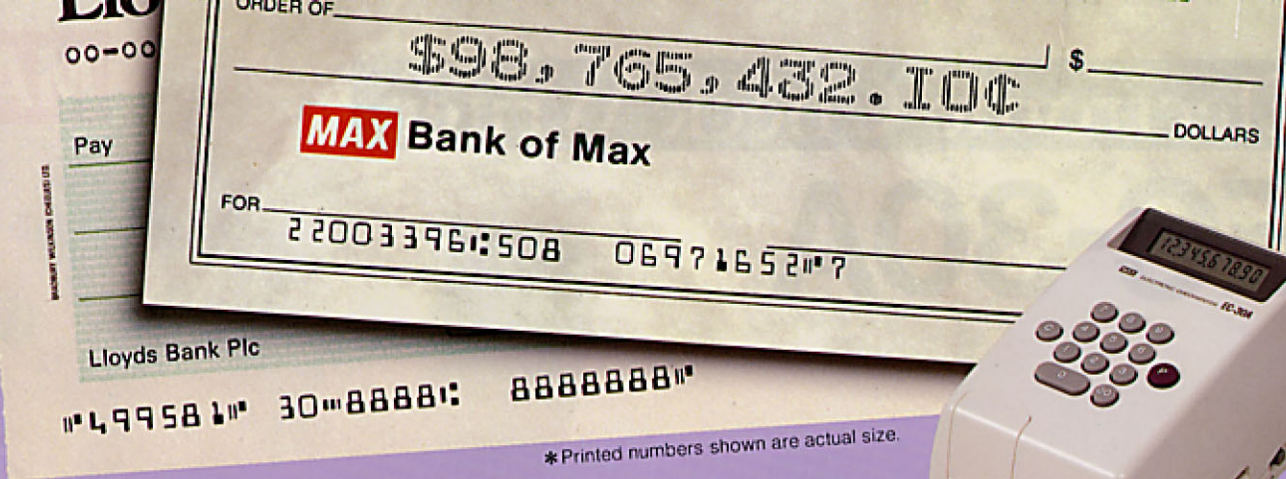

## EC-30A

**DEEP, DARK EMBOSSING  
FOR FORGERY PROTECTION!**

*Print/display screen*

*Up to 10 digits*

*Compact and simple  
to operate*

*Clear printing &  
deep embossing*

*The top selling electronic check writer in the world!*

\* Printed numbers shown are actual size.

## Compact and simple EC-30A guarantees you perfect check printing every time!

- Clear printing and deep embossing helps prevent forgery.
- Automatic feeding system for checks provides easy, perfect operation.
- Simple key-entry operation (prints up to 10 digits plus symbols)
- Currency symbols and commas are printed automatically.
- Amount displayed can be printed repeatedly.
- An area of up to 1 7/8" (48mm) can be used to process checks and documents.
- Prints original plus two carbon copies.

### Specifications

Name	MAX Electronic Check Writer EC-30A
No. of input digits	Up to 10 digits
No. of print characters	Up to 12 (10 figures & 2 currency marks)
Inking	Ink Roll method R-50
Functions	Printing, Repeat printing, Full input Correction by Clear key
Printing depth	Up to 1 7/8" (48 mm)
Dimensions	4 3/8" x 9 1/8" x 3 3/4" (110 mm x 230 mm x 95 mm)
Weight	2.87 lbs, 1.3kg
Power consumption	25W (Max.)
Power source	AC 110/120/220/240V (50/60Hz)
Allowable temperature	32°F to 104°F, 0°C to 40°C