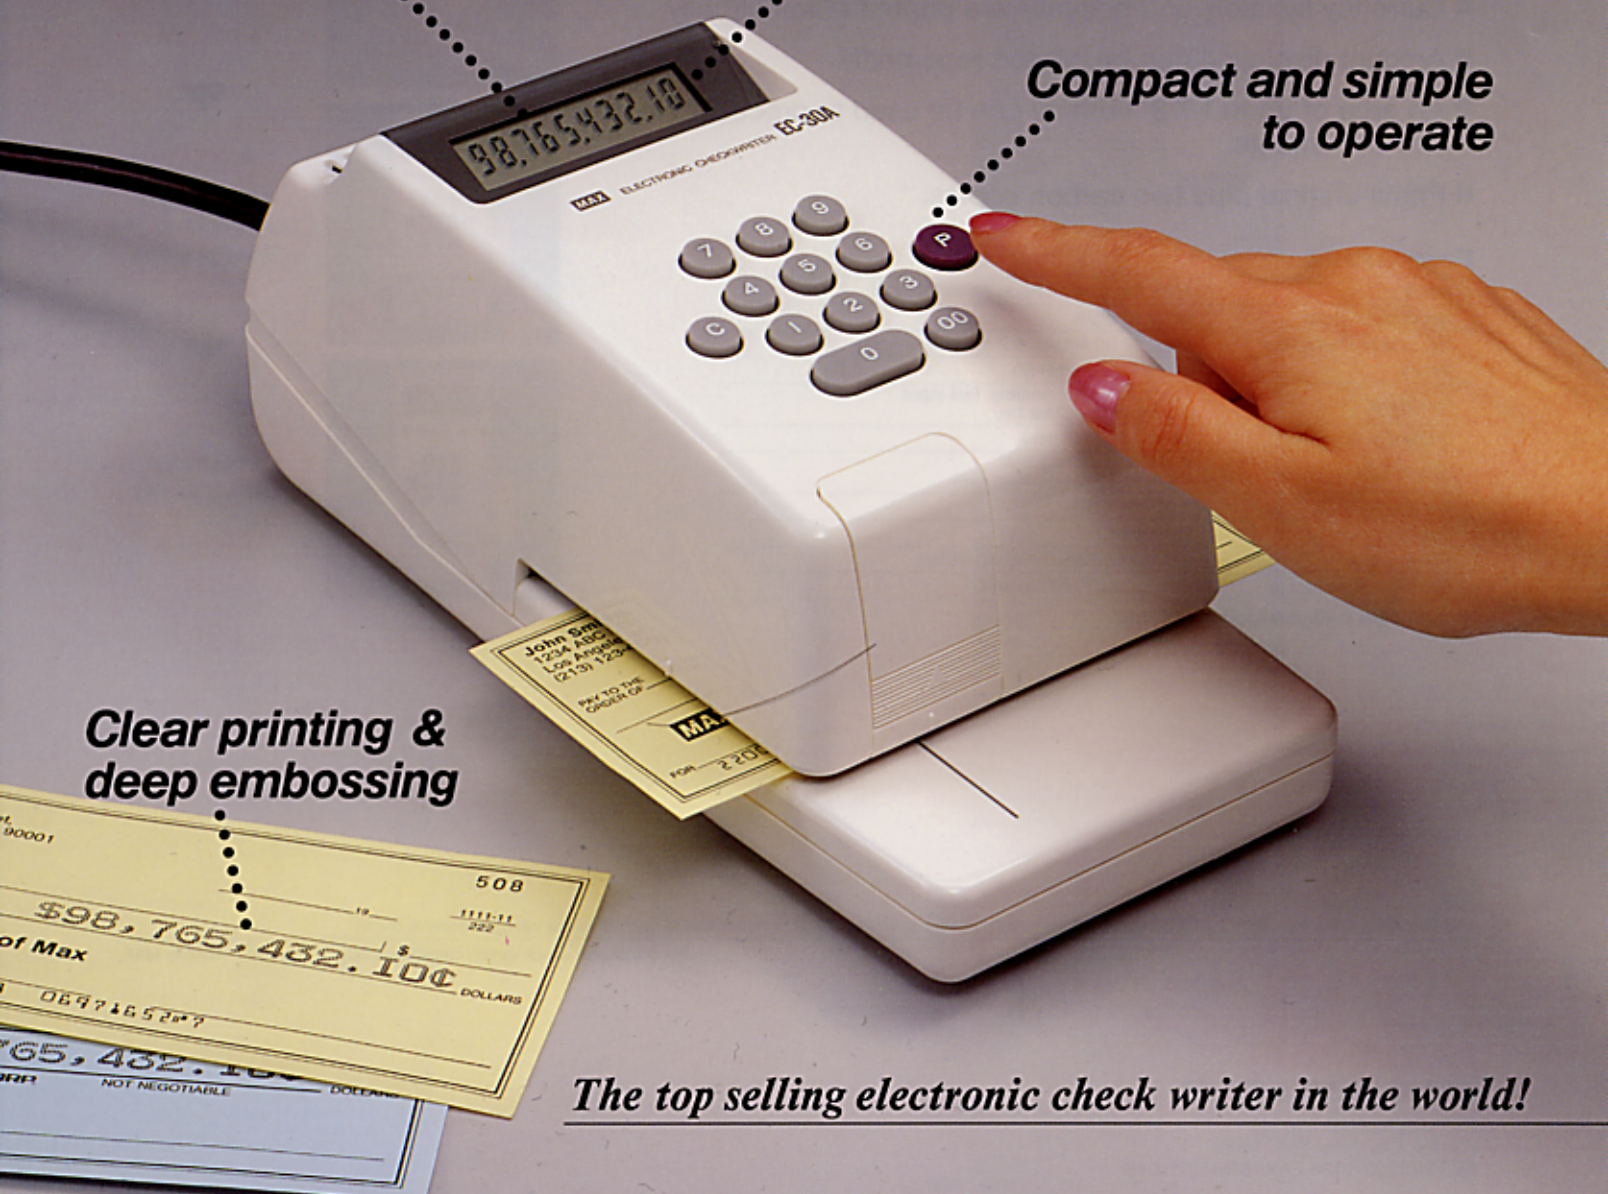

## EC-30A

**DEEP, DARK EMBOSSING  
FOR FORGERY PROTECTION!**

*Print/display screen*

*Up to 10 digits*

*Compact and simple  
to operate*

*Clear printing &  
deep embossing*

*The top selling electronic check writer in the world!*

## Compact and simple EC-30A guarantees you perfect check printing every time!

- Clear printing and deep embossing helps prevent forgery.
- Automatic feeding system for checks provides easy, perfect operation.
- Simple key-entry operation (prints up to 10 digits plus symbols)
- Currency symbols and commas are printed automatically.
- Amount displayed can be printed repeatedly.
- An area of up to 1 7/8" (48mm) can be used to process checks and documents.
- Prints original plus two carbon copies.

### Specifications

Name	MAX Electronic Check Writer EC-30A
No. of input digits	Up to 10 digits
No. of print characters	Up to 12 (10 figures & 2 currency marks)
Inking	Ink Roll method R-50
Functions	Printing, Repeat printing, Full input Correction by Clear key
Printing depth	Up to 1 7/8" (48 mm)
Dimensions	4 3/8" x 9 1/8" x 3 3/4" (110 mm x 230 mm x 95 mm)
Weight	2.87 lbs, 1.3kg
Power consumption	25W (Max.)
Power source	AC 110/120/220/240V (50/60Hz)
Allowable temperature	32°F to 104°F, 0°C to 40°C