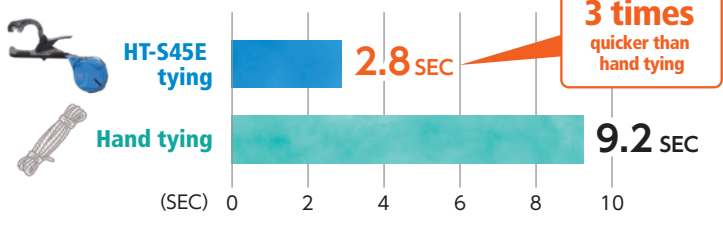

MAX®

Up to 4.6 times stronger!*

HT-S45E, TAPENER Strong Bind performs up to 4.6 times stronger binding force compared with current model which keeps branches to the direction you intend.

* Compare with Max TAPE-15

Easy-load magazine!

3 times quicker than hand tying!

Just 2 clicks give you a perfect tie that is approx. 3 times quicker than usual hand tying. * An internal investigation

Dedicated tape and staples

TAPE-T32B and 404F-L are the dedicated tape and staple work with HT-S45E ONLY. Be sure to use dedicated tape and staples