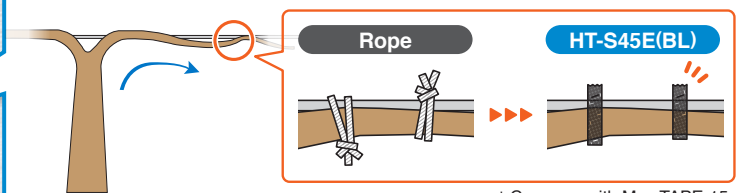

MAX®

Up to 4.6 times stronger!*

HT-S45E, TAPENER Strong Bind performs up to 4.6 times stronger binding force compared with current model which keeps branches to the direction you intend.

* Compare with Max TAPE-15

Easy-load magazine!

3 times quicker than hand tying!

Just 2 clicks give you a perfect tie that is approx. 3 times quicker than usual hand tying. * An internal investigation

Dedicated tape and staples

TAPE-T32B and 404F-L are the dedicated tape and staple work with HT-S45E ONLY. Be sure to use dedicated tape and staples