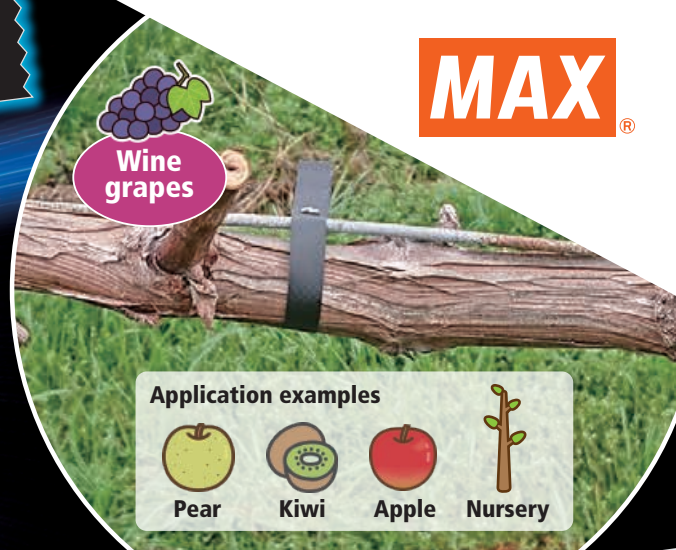

TAPENER comes with the stronger binding force

TAPENER STRONG BIND

Max is the original manufacturer of tape binding tool, TAPENER and developed stronger binding model in its line up. That helps your work that requires retention force at field.

MAX®

Up to 4.6 times stronger!*

HT-S45E, TAPENER Strong Bind performs up to 4.6 times stronger binding force compared with current model which keeps branches to the direction you intend.

* Compare with Max TAPE-15

Easy-load magazine!

3 times quicker than hand tying!

Just 2 clicks give you a perfect tie that is approx. 3 times quicker than usual hand tying. * An internal investigation

Dedicated tape and staples

TAPE-T32B and 404F-L are the dedicated tape and staple work with HT-S45E ONLY. Be sure to use dedicated tape and staples